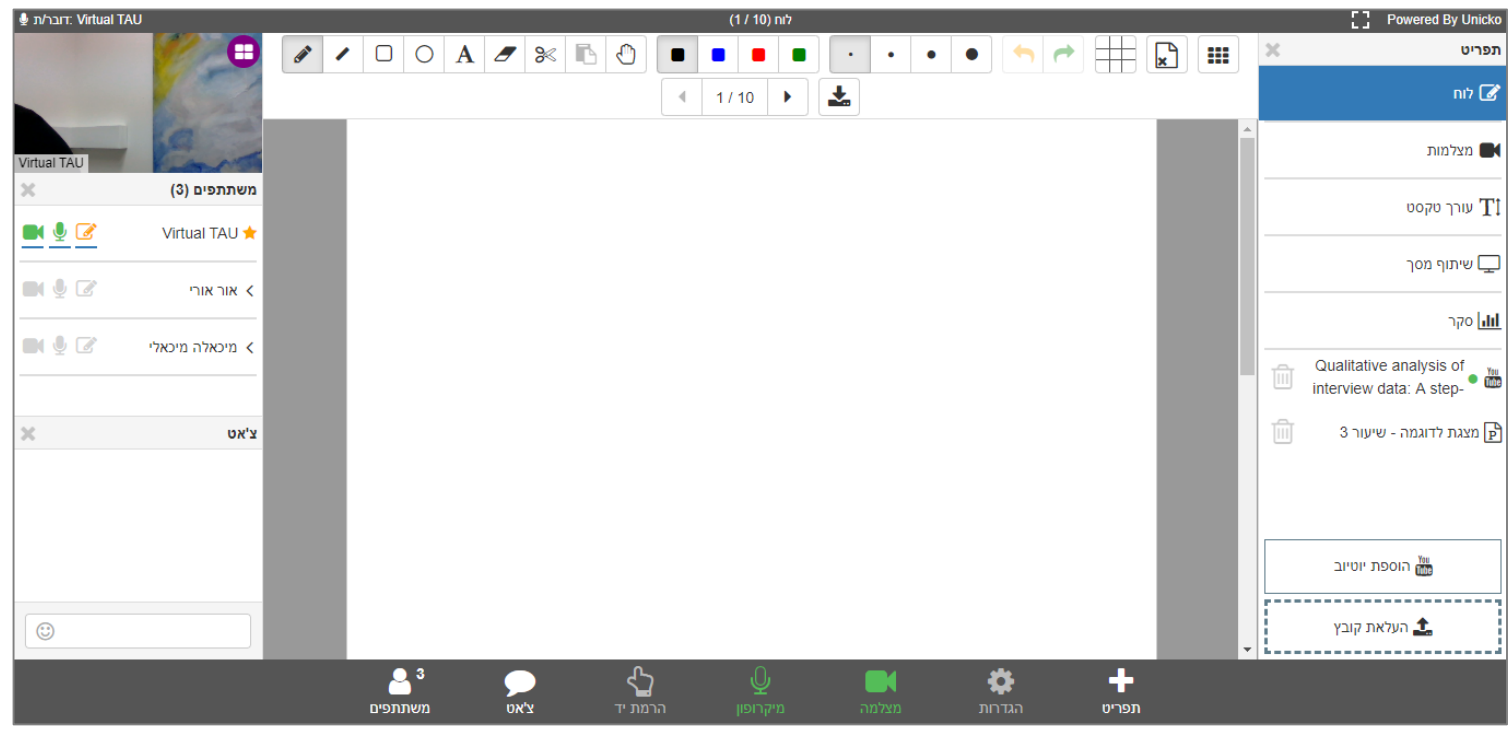

VIRTUAL TAU  
פדגוגיה דיגיטלית  
אוניברסיטת תל אביב

**Unicko**

**Synchronous lesson in distance learning**

**Students Guidelines**

# Unicko

A virtual classroom that includes audio and video

A synchronized lesson in the Unicko virtual class at a given date and time

# How to log on to the virtual lesson

- Before the lesson starts, you will receive an email from the course lecturer with a link to the online course.
- At the time of lesson , enter the link and you will be taken to home page